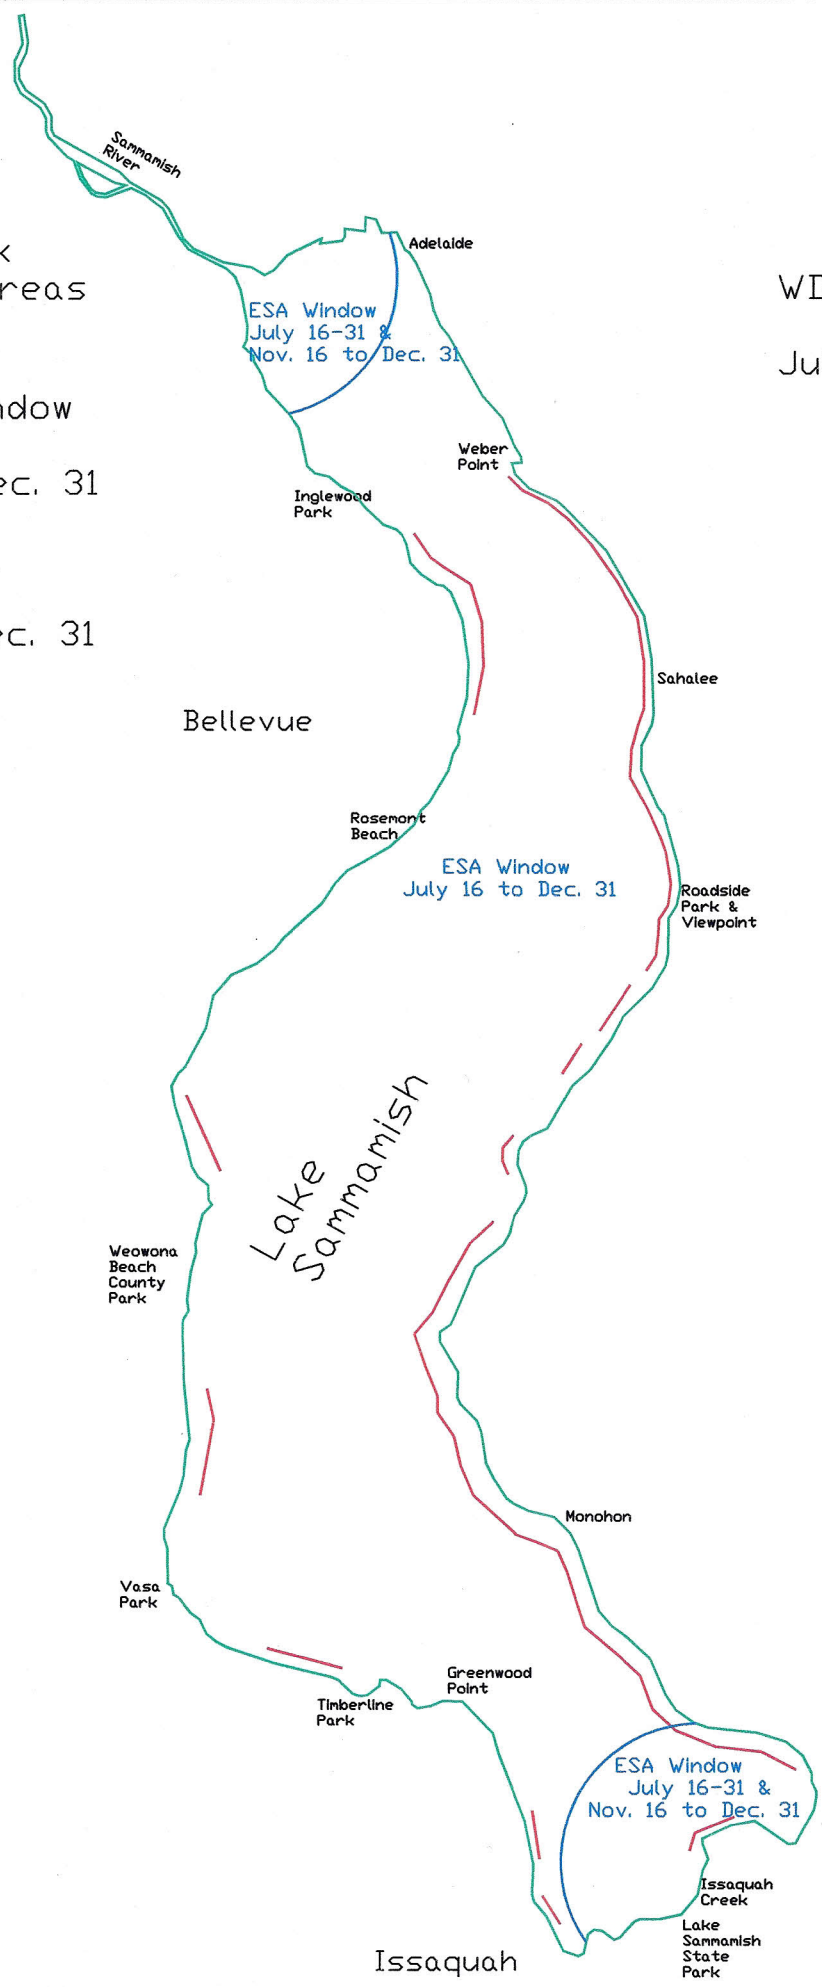

WDFW  
Beach  
Spawning  
Sockeye  
Areas

WDFW Work Window  
from  
July 16 to Sept. 30

ESA Work  
Window Areas

ESA Work Window  
from  
July 16 to Dec. 31  
or  
July 16-31  
&  
Nov. 16 to Dec. 31

Lake  
Sammamish

Sammamish

Issaquah